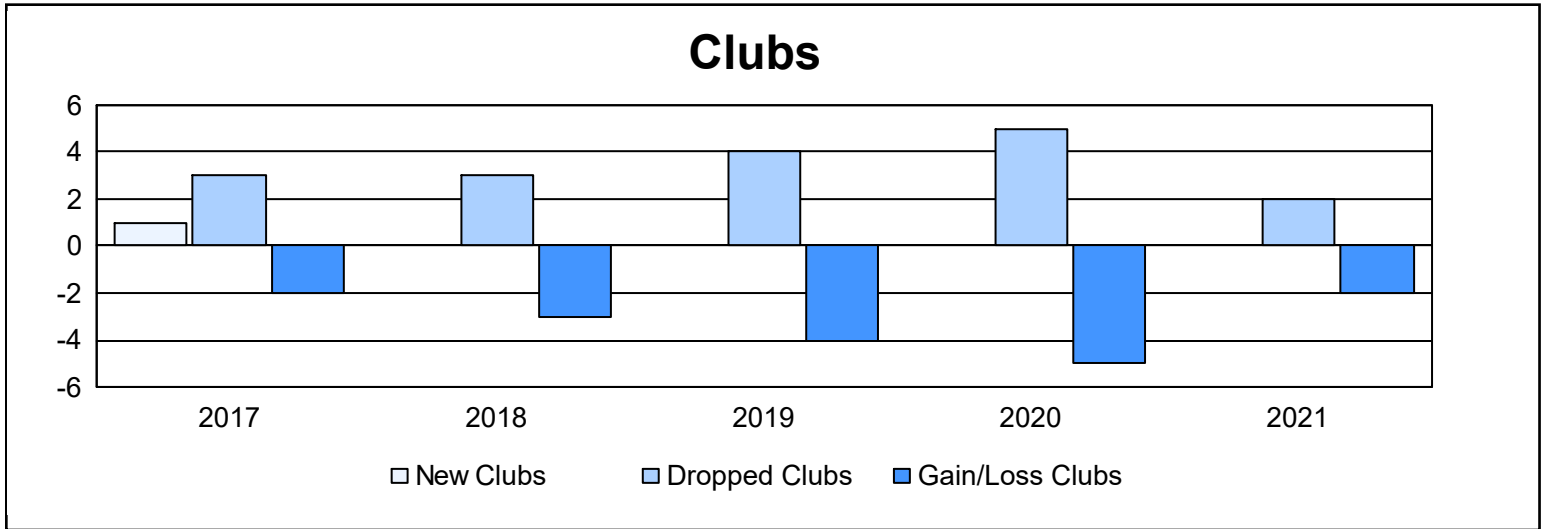

Year	New Clubs	Dropped Clubs	Gain/ Loss Clubs	New Members	Charter Members	Reinstate Members	Transfer Members	Total Member Added	Total Members Dropped	Gain/ Loss Members
2016-2017	1	3	-2	107	24	0	8	139	206	-67
2017-2018	0	3	-3	86	14	1	15	116	191	-75
2018-2019	0	4	-4	66	7	0	14	87	178	-91
2019-2020	0	5	-5	40	1	1	4	46	186	-140
2020-2021	0	2	-2	48	1	1	14	64	185	-121
Average	0	3	-3	69	9	1	11	90	189	-99

Membership Composition June 2021 Cumulative

Gender Composition June 2021 Cumulative