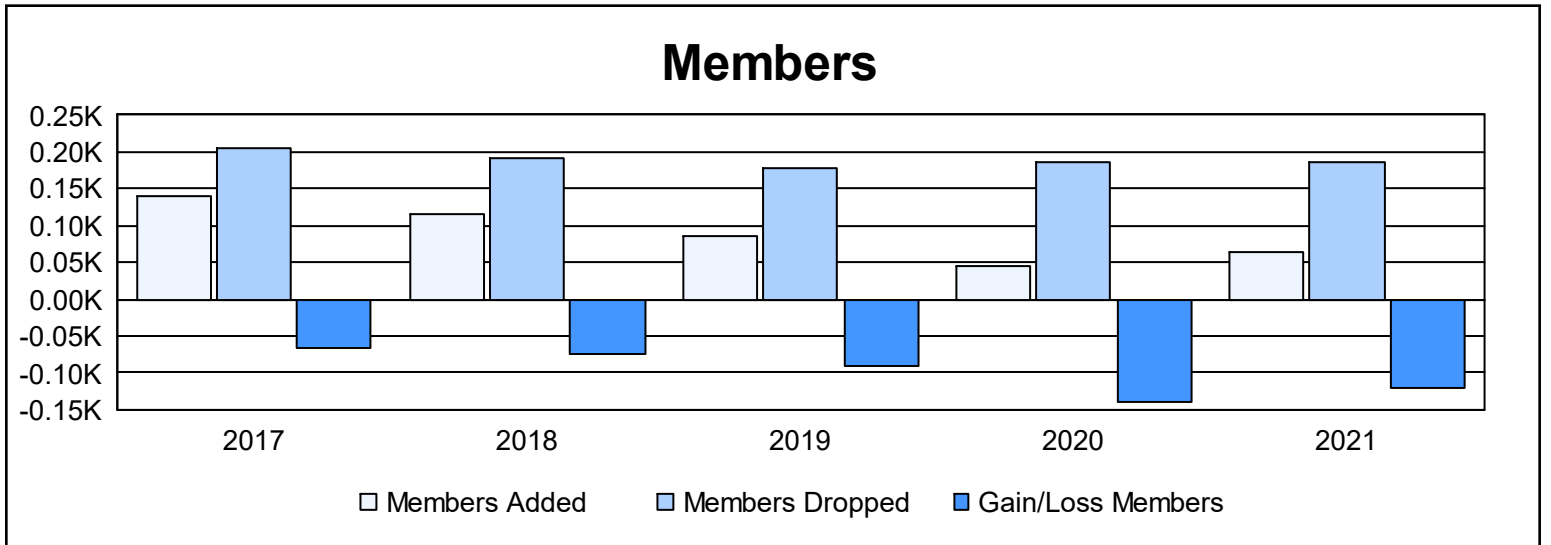

Year	New Clubs	Dropped Clubs	Gain/ Loss Clubs	New Members	Charter Members	Reinstate Members	Transfer Members	Total Member Added	Total Members Dropped	Gain/ Loss Members
2016-2017	1	3	-2	107	24	0	8	139	206	-67
2017-2018	0	3	-3	86	14	1	15	116	191	-75
2018-2019	0	4	-4	66	7	0	14	87	178	-91
2019-2020	0	5	-5	40	1	1	4	46	186	-140
2020-2021	0	2	-2	48	1	1	14	64	185	-121
Average	0	3	-3	69	9	1	11	90	189	-99

Membership Composition June 2021 Cumulative

Gender Composition June 2021 Cumulative